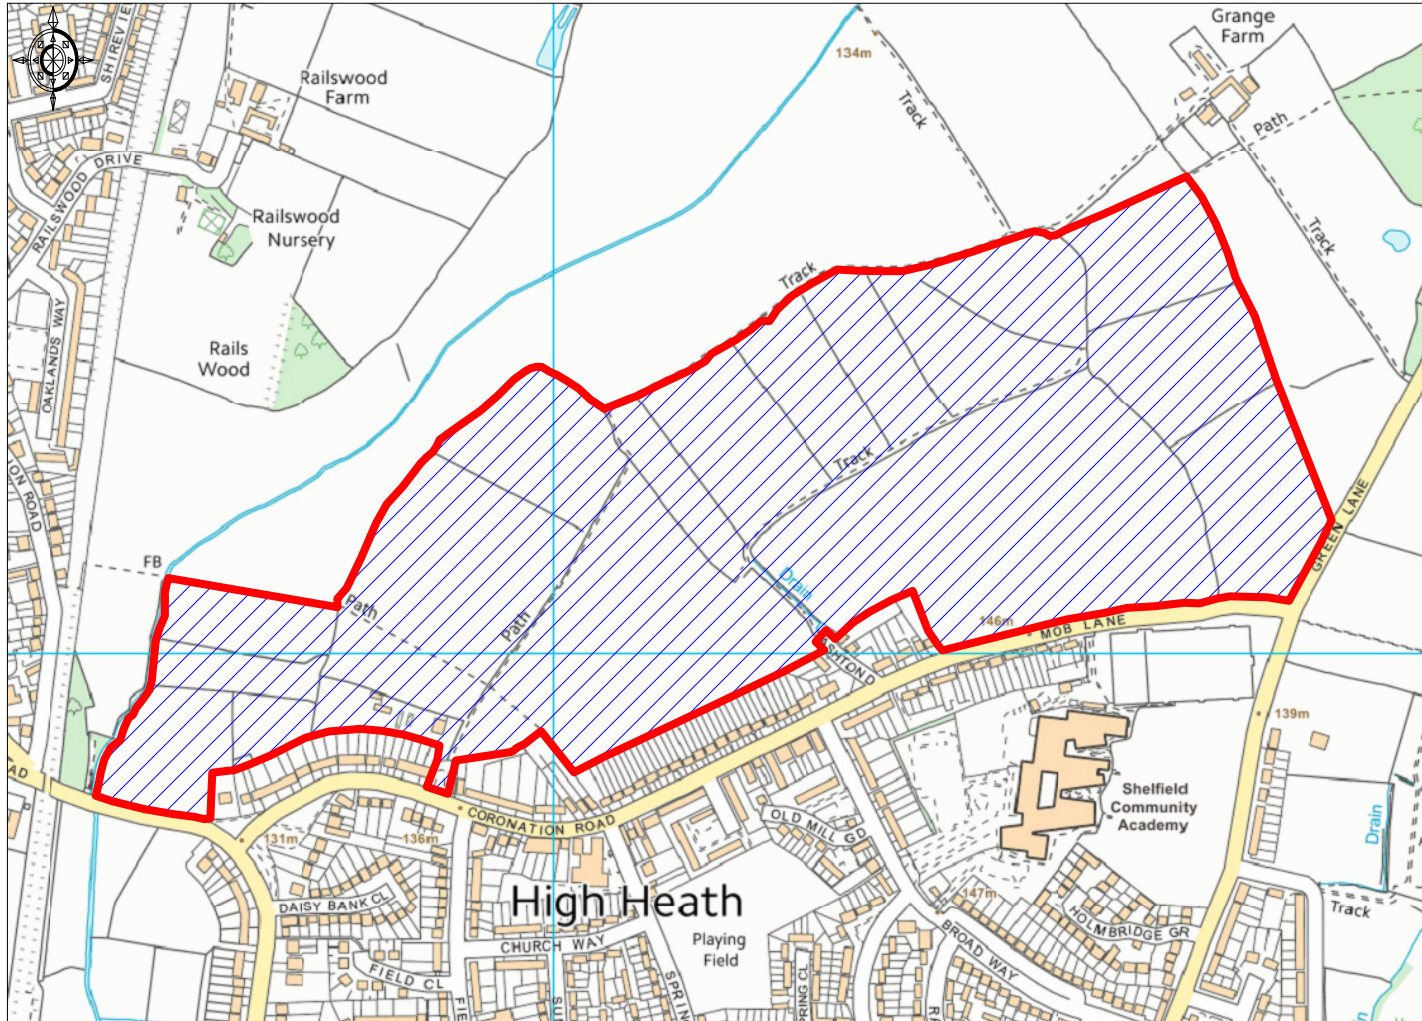

Vicarage Road / Coronation Road, High Heath, Pelsall

Ordnance Survey © Crown Copyright 2018. All rights reserved. Licence number 100022432. Plotted Scale - 1:7500