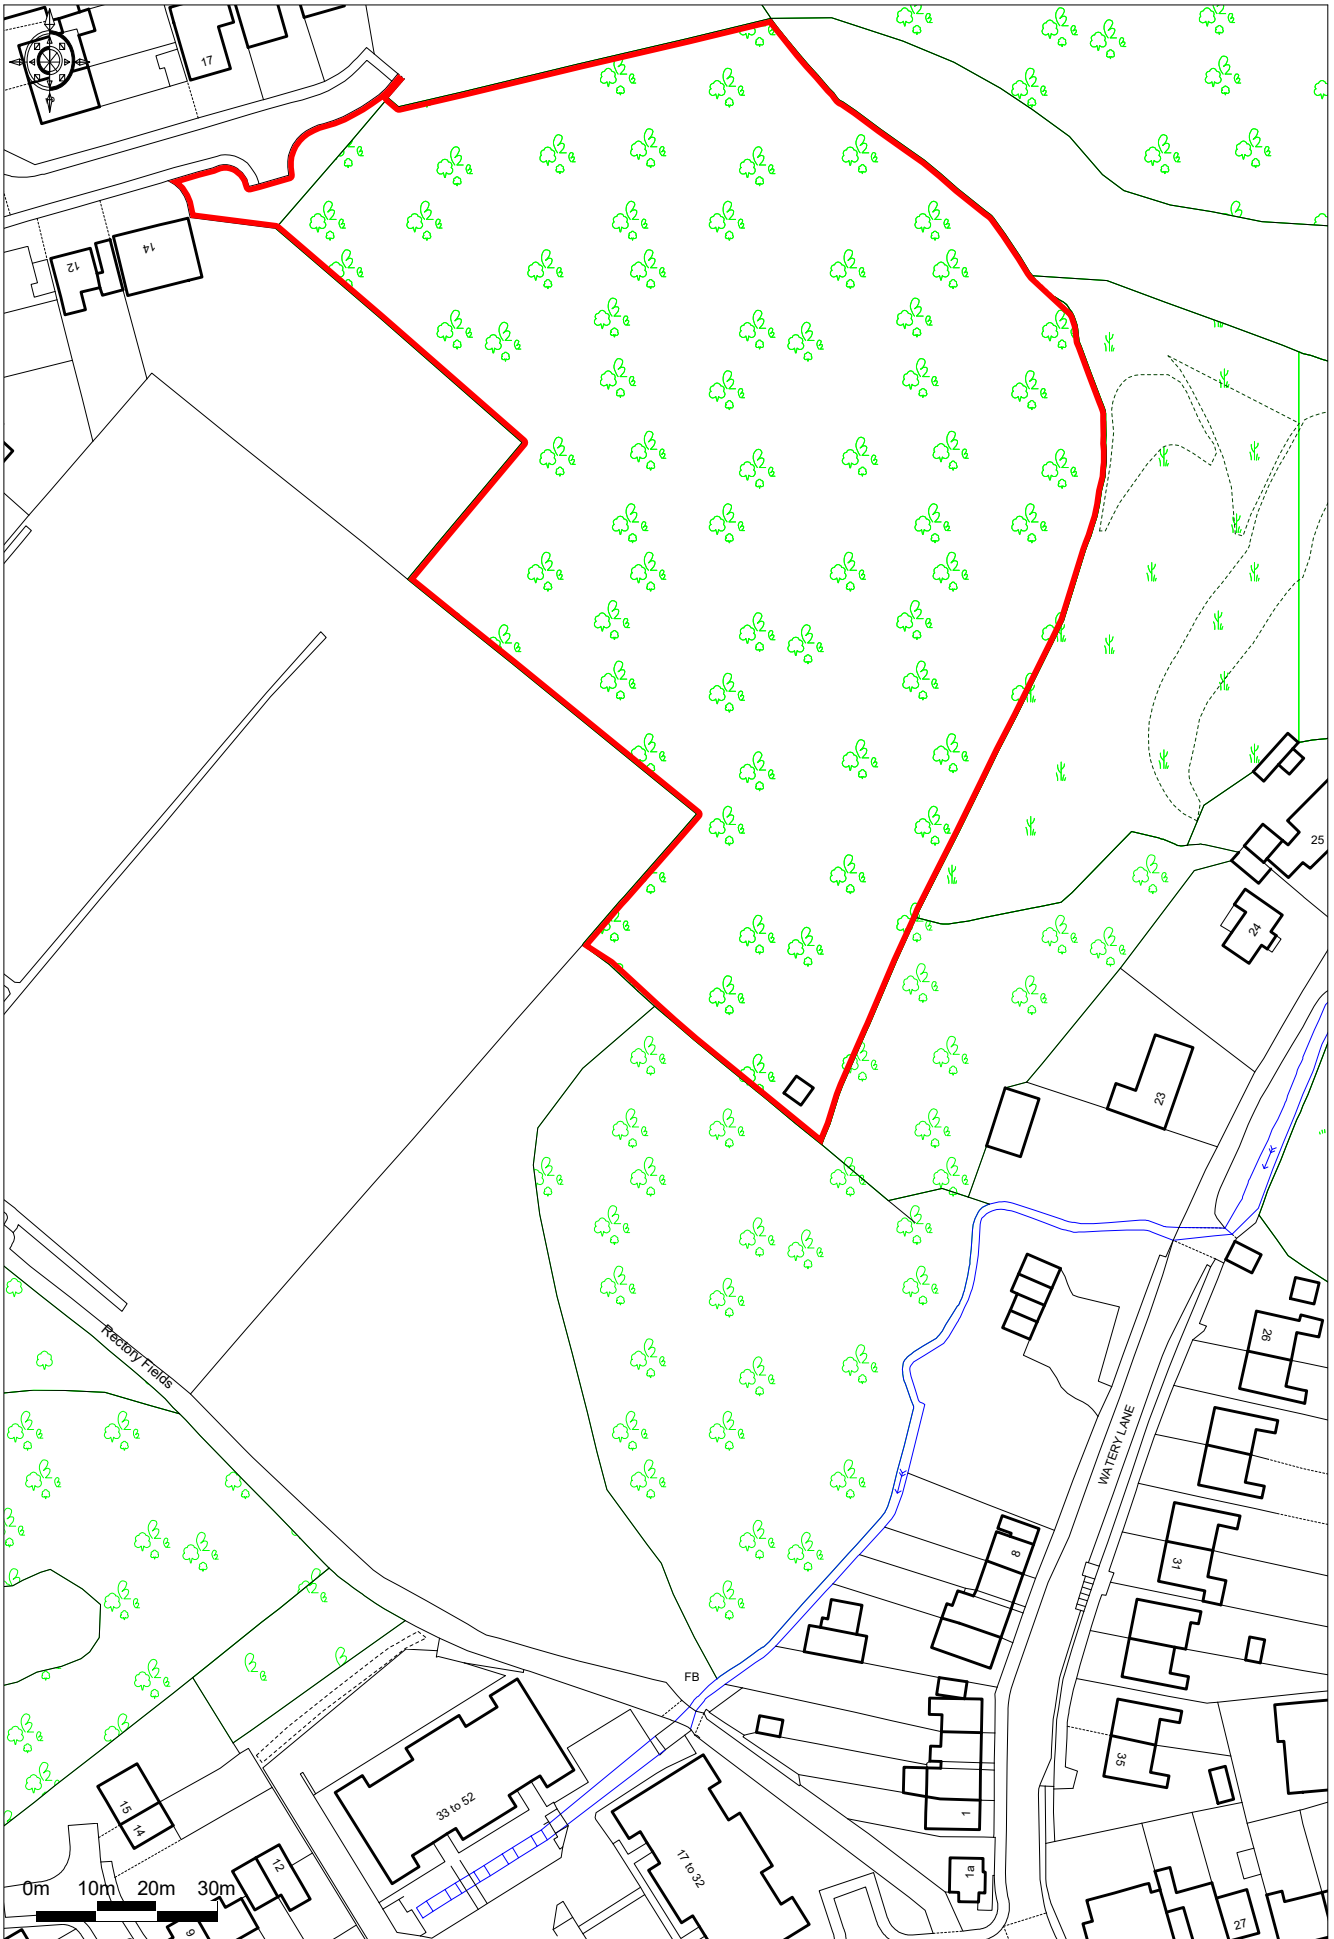

Wordsley Glebe