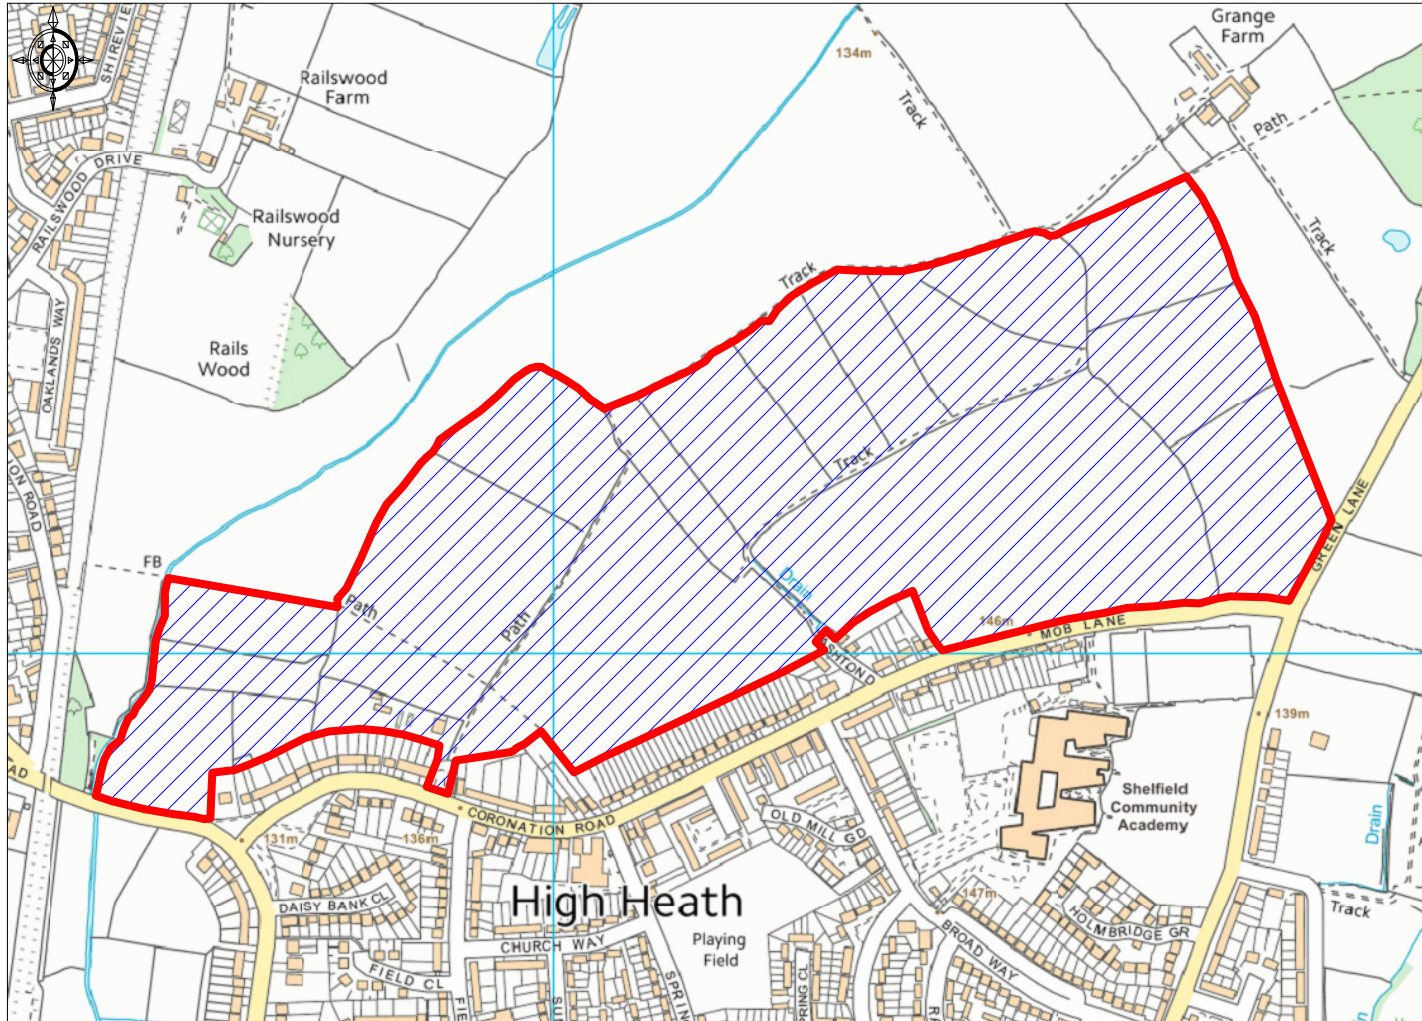

# Vicarage Road / Coronation Road, High Heath, Pelsall

Ordnance Survey © Crown Copyright 2018. All rights reserved. Licence number 100022432. Plotted Scale - 1:7500