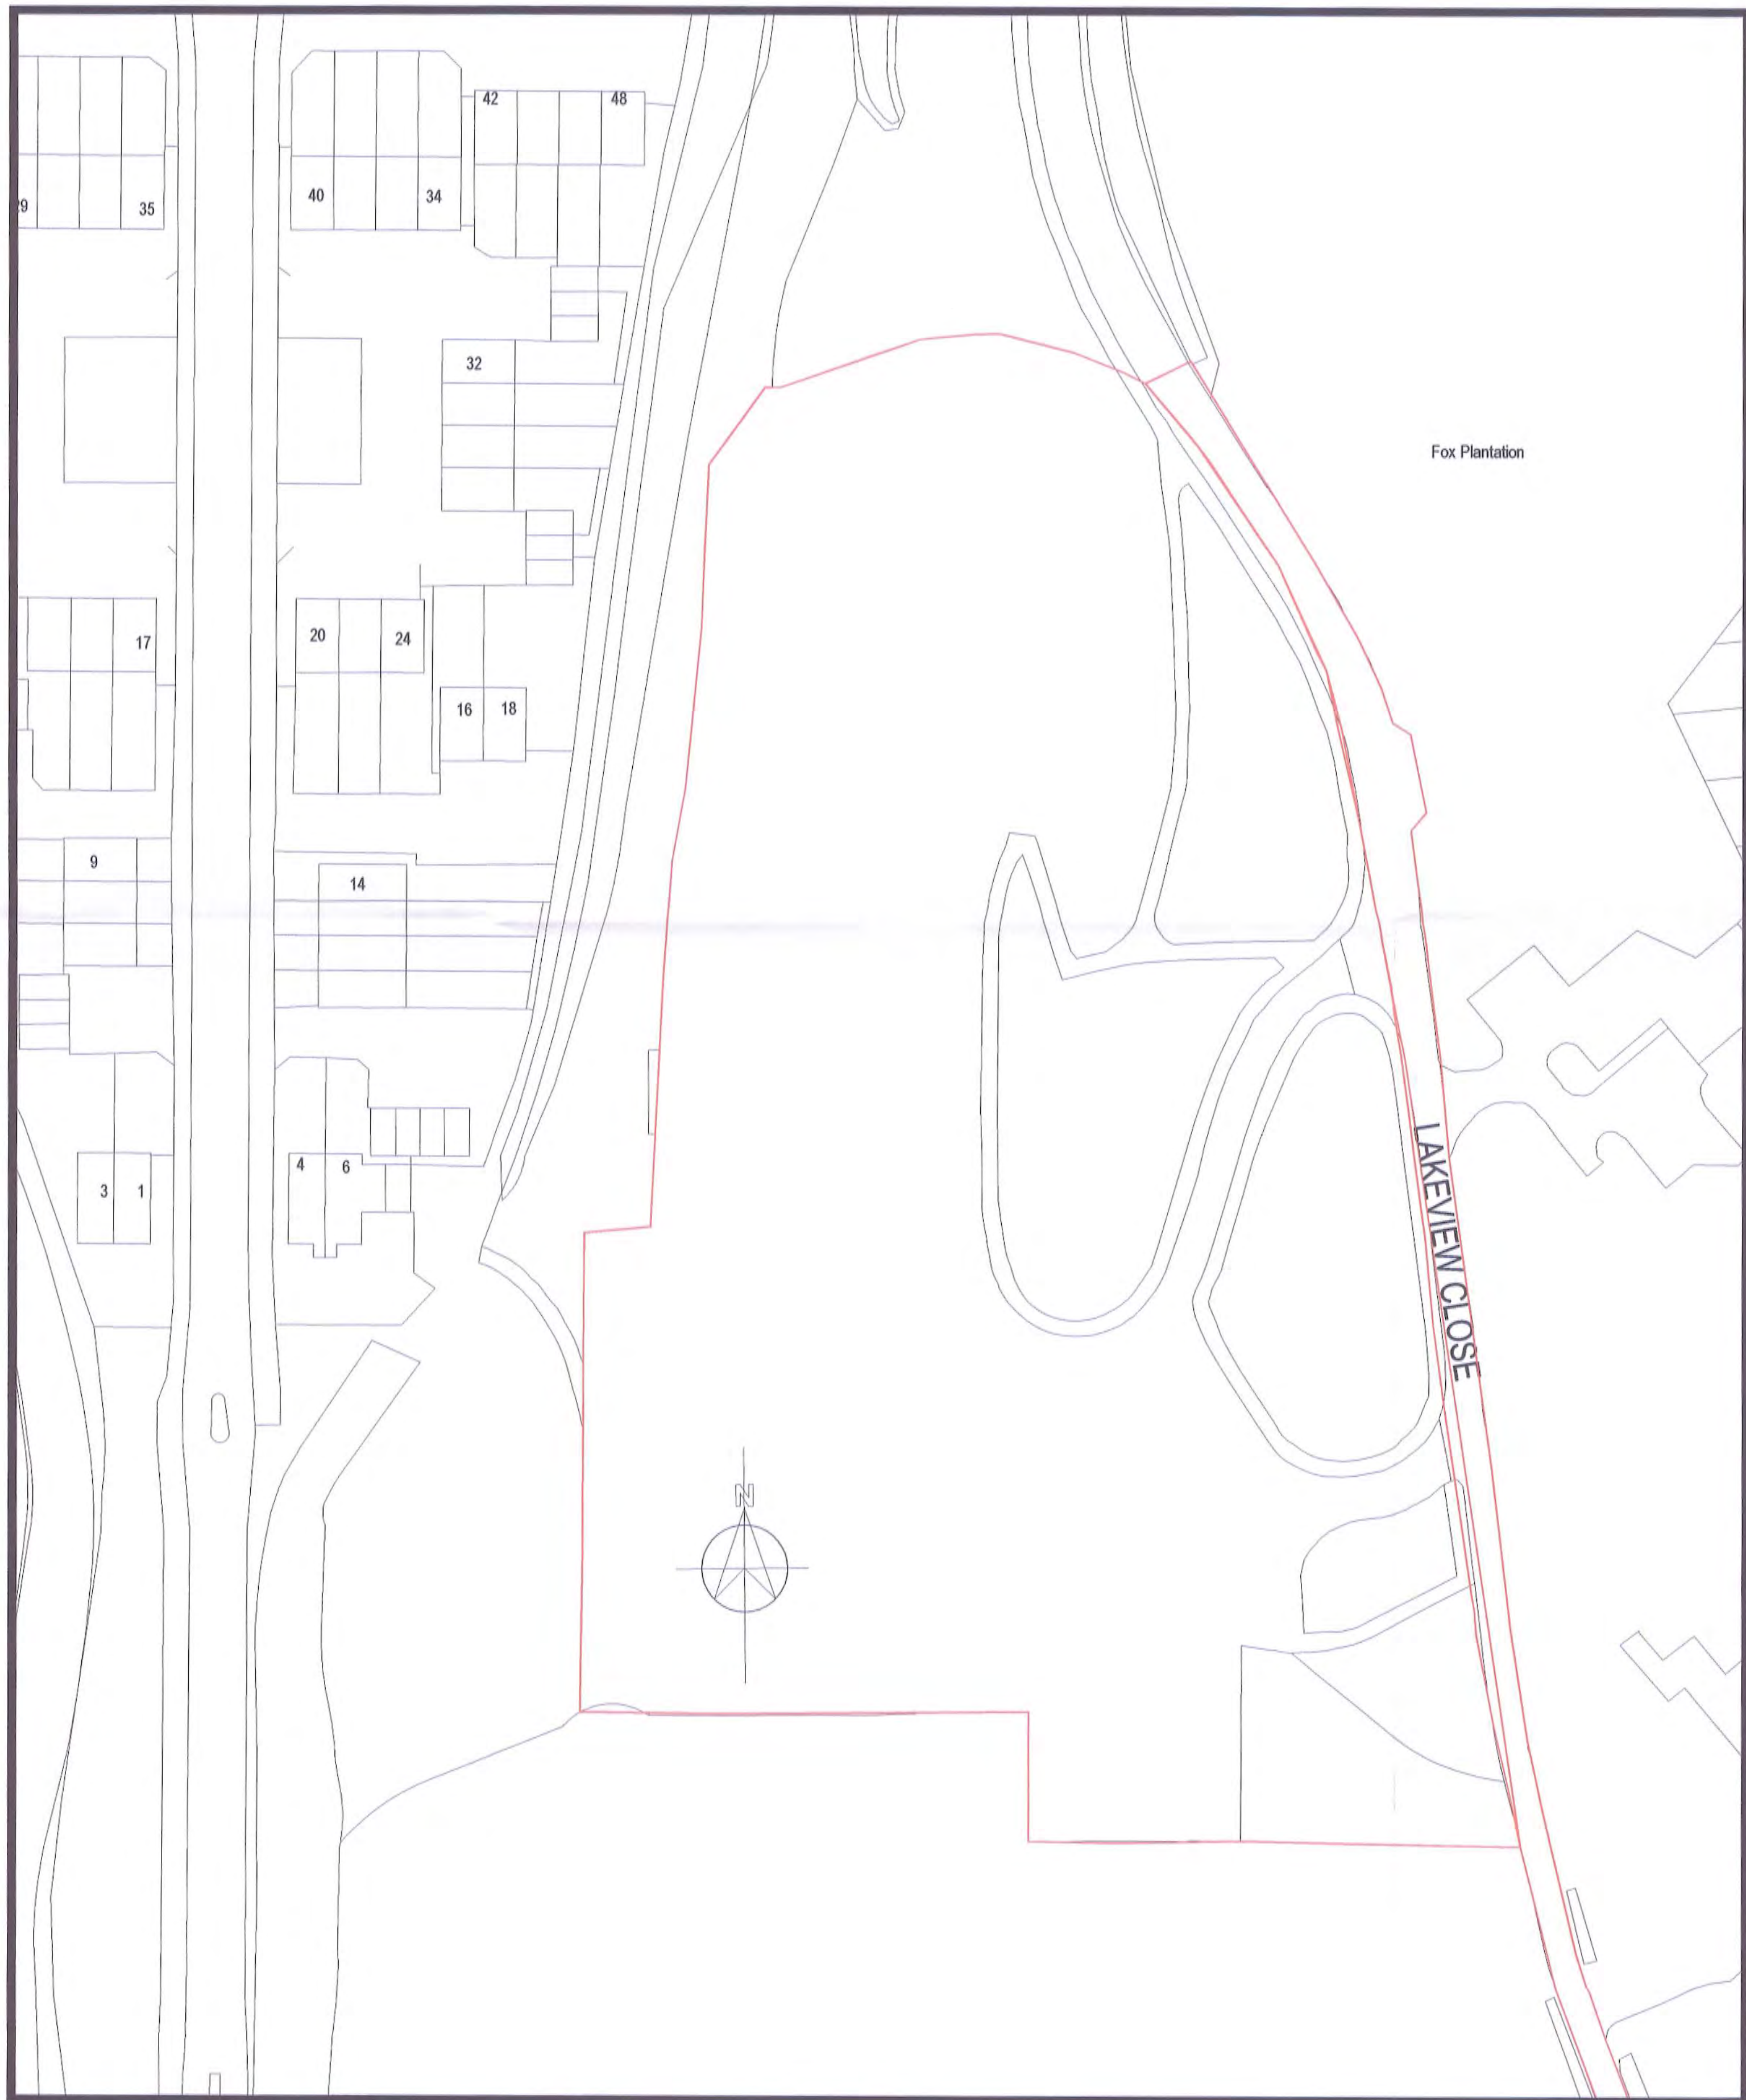

location plan - 1:1250

block plan - 1:500

ECONOMY AND ENVIRONMENT
09 JUL 2015
RECEIVED

client
Mr M Singh

project
Former NHS Site, Land East of Nether Hall Avenue Great Barr Walsall

drawing title
Location & Block Plan

scale
1:1250/1:500@A1

date
10.03.2015

drawing no.
HGD14-07-5.3

status
PLANNING

A