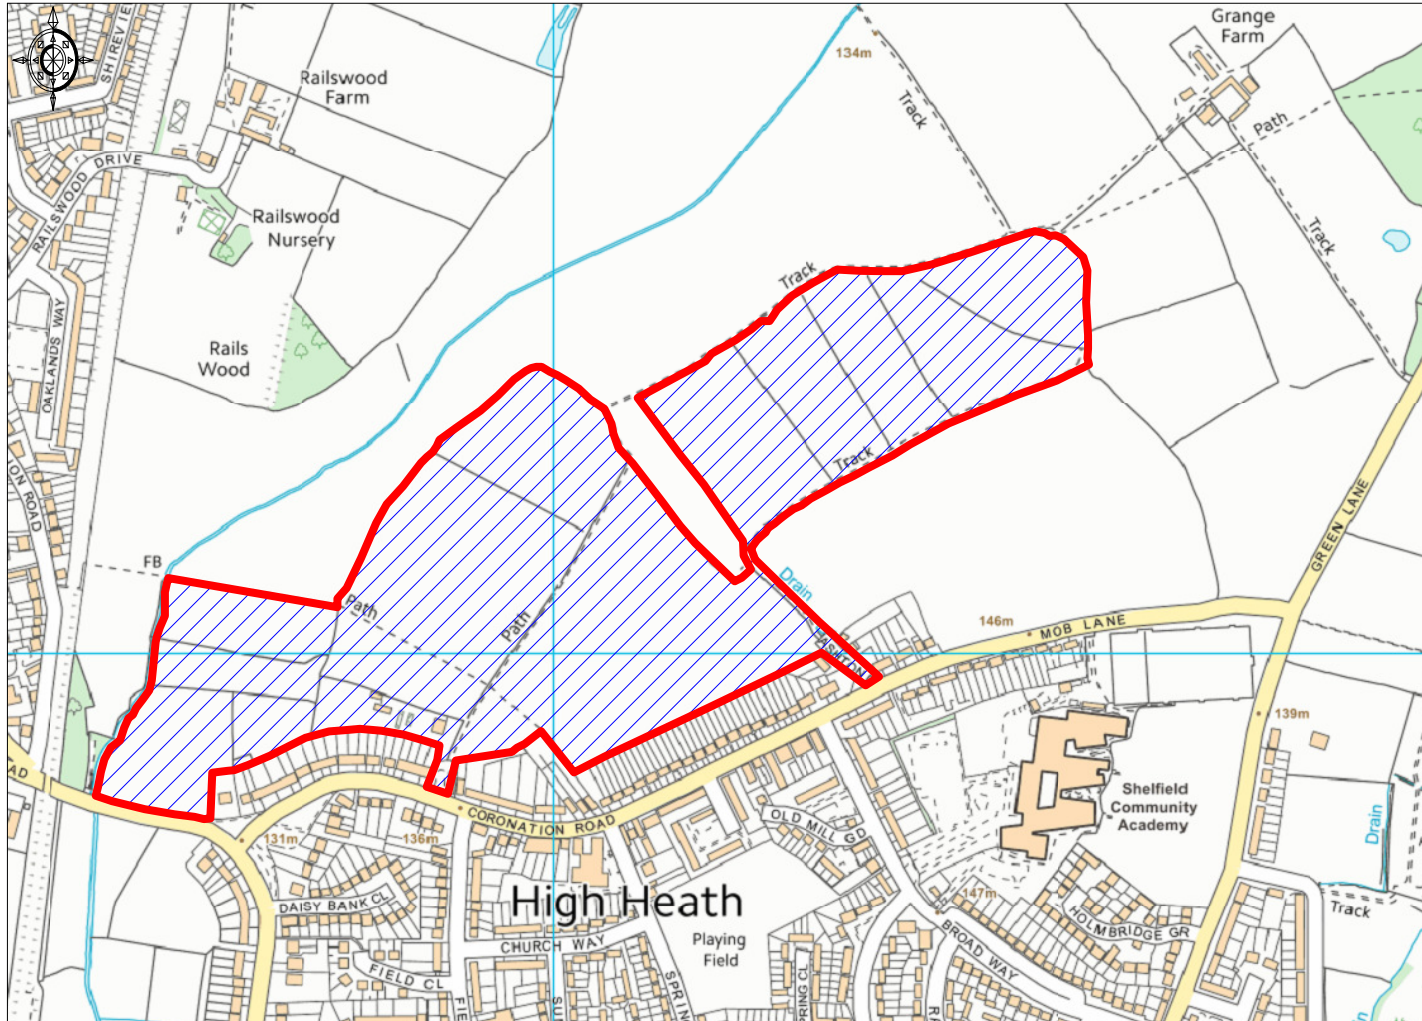

Vicarage Road / Coronation Road, High Heath, Pelsall

Ordnance Survey © Crown Copyright 2018. All rights reserved. Licence number 100022432. Plotted Scale - 1:7500