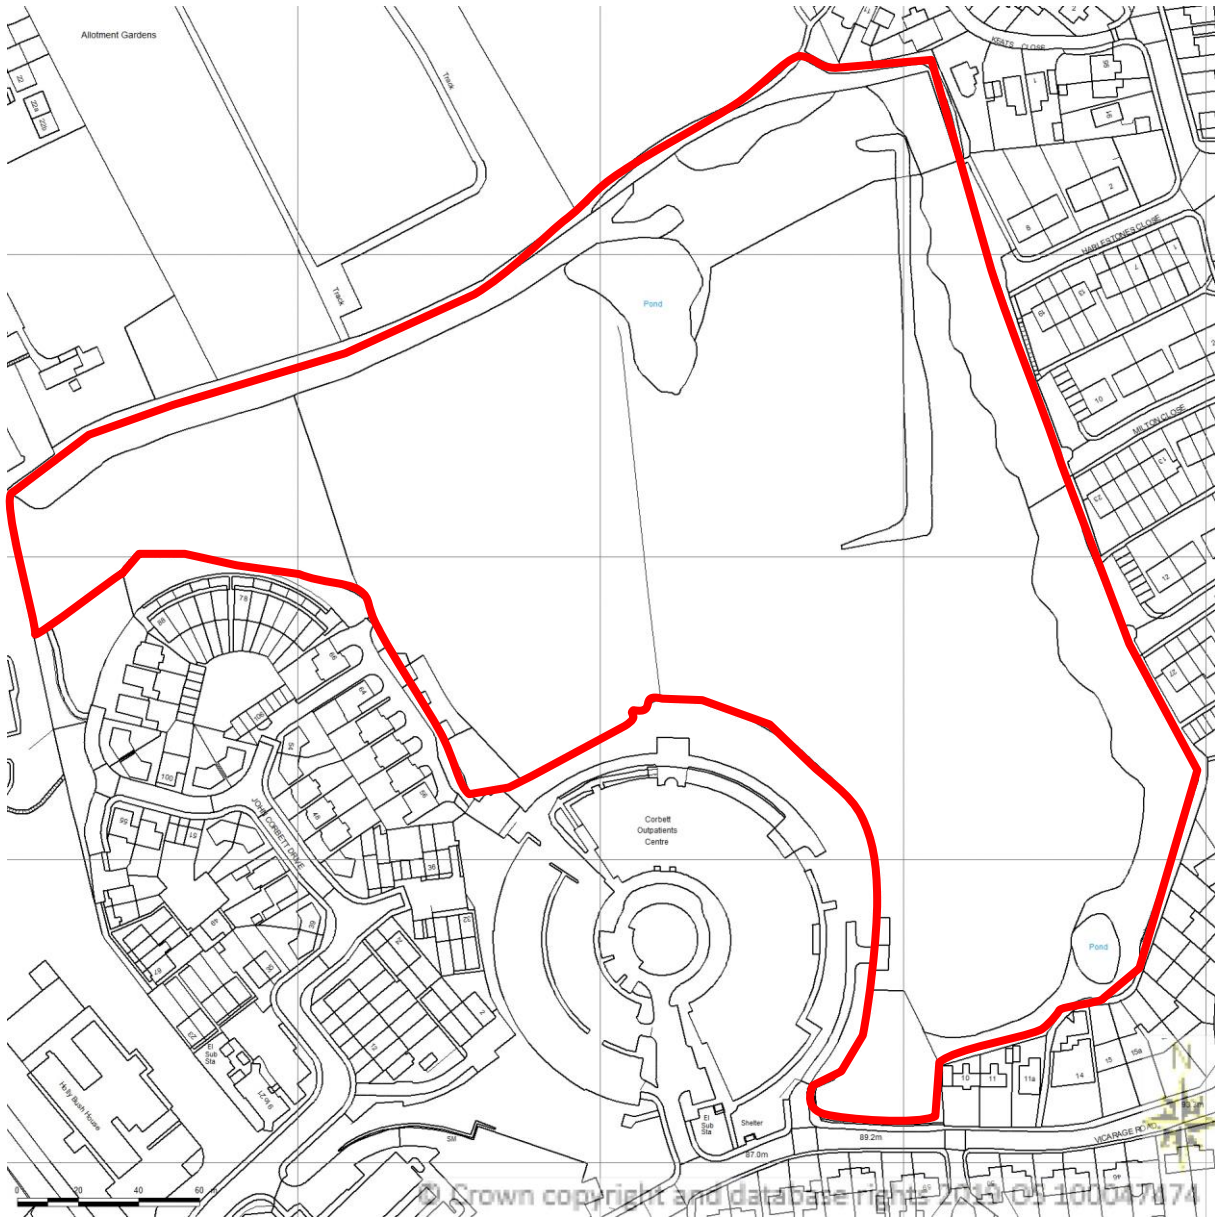

SITE LOCATION PLAN
AREA 16 HA
SCALE 1:2500 on A4
CENTRE COORDINATES: 390104, 285382

Supplied by Streetwise Maps Ltd
www.streetwise.net
Licence No: 100047474

Corbett Hospital Site
Vicarage Road
Stourbridge
DY8 4JB