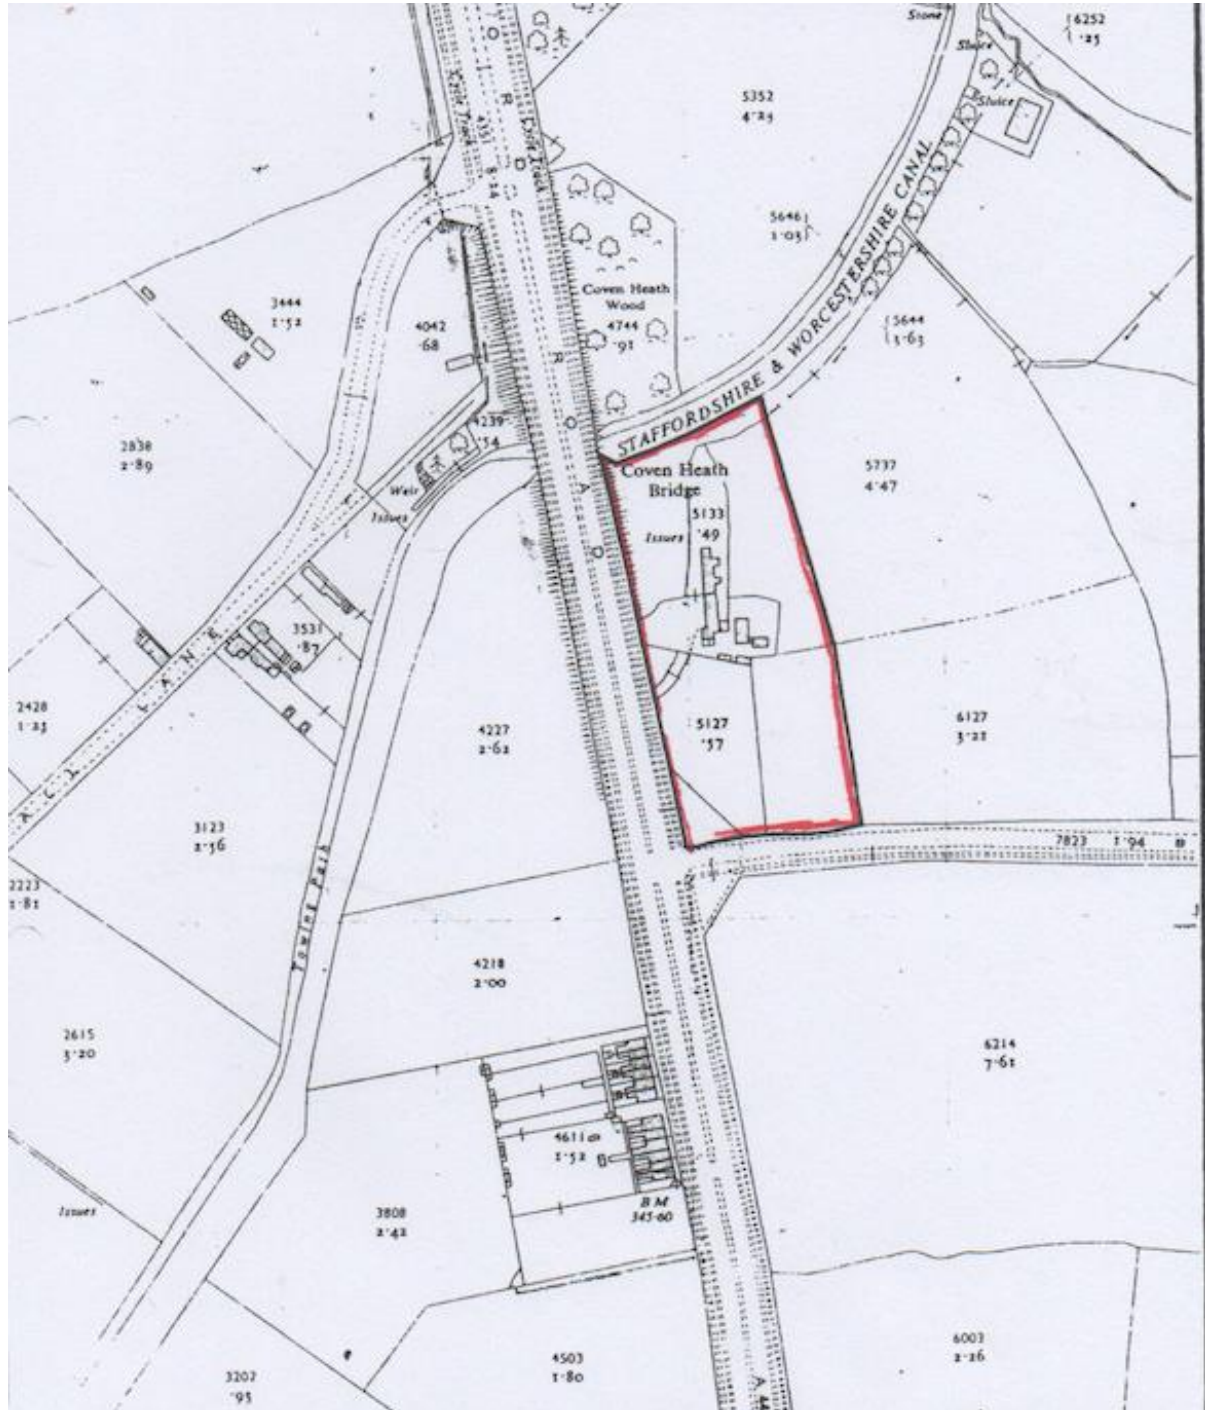

Site Location Plan

Call for Sites

Bridge Farm, Brinsford Lane, Coven Heath, WV10 7PR

Aerial View