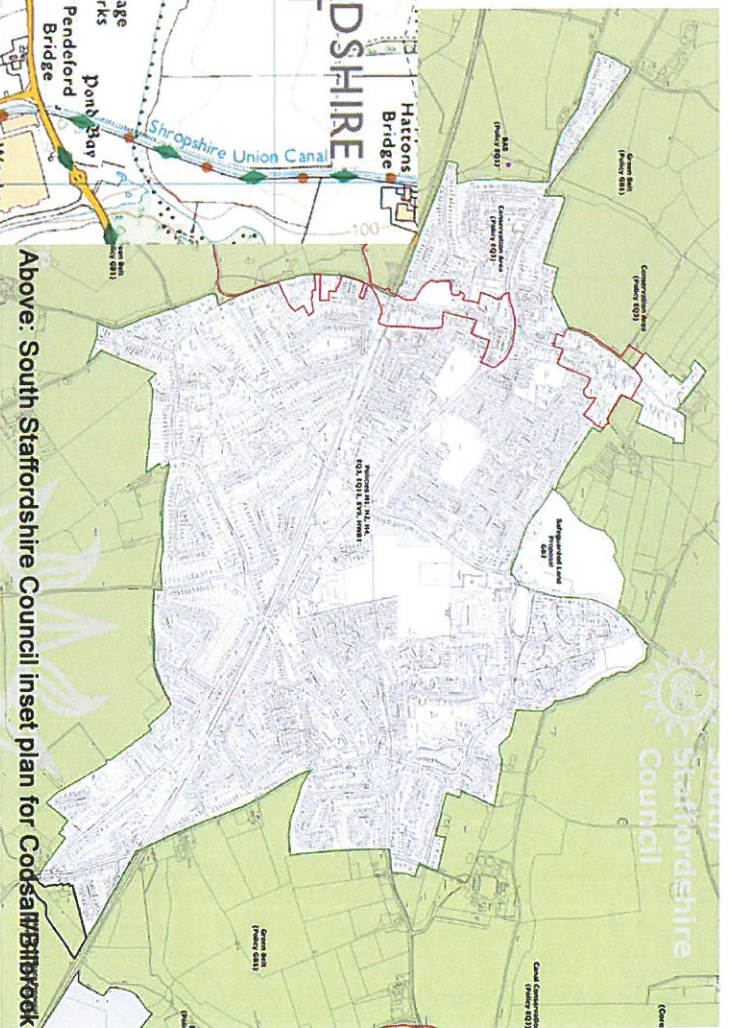

SOUTH STAFFORDSHIRE DISTRICT

Area hatched red existing extent of site 222 as submitted to the SHLAA process

Left: O.S. map of Codrall/Bilbrook

diagram not to scale

Godsall/Bilbrook | location plan of site 222